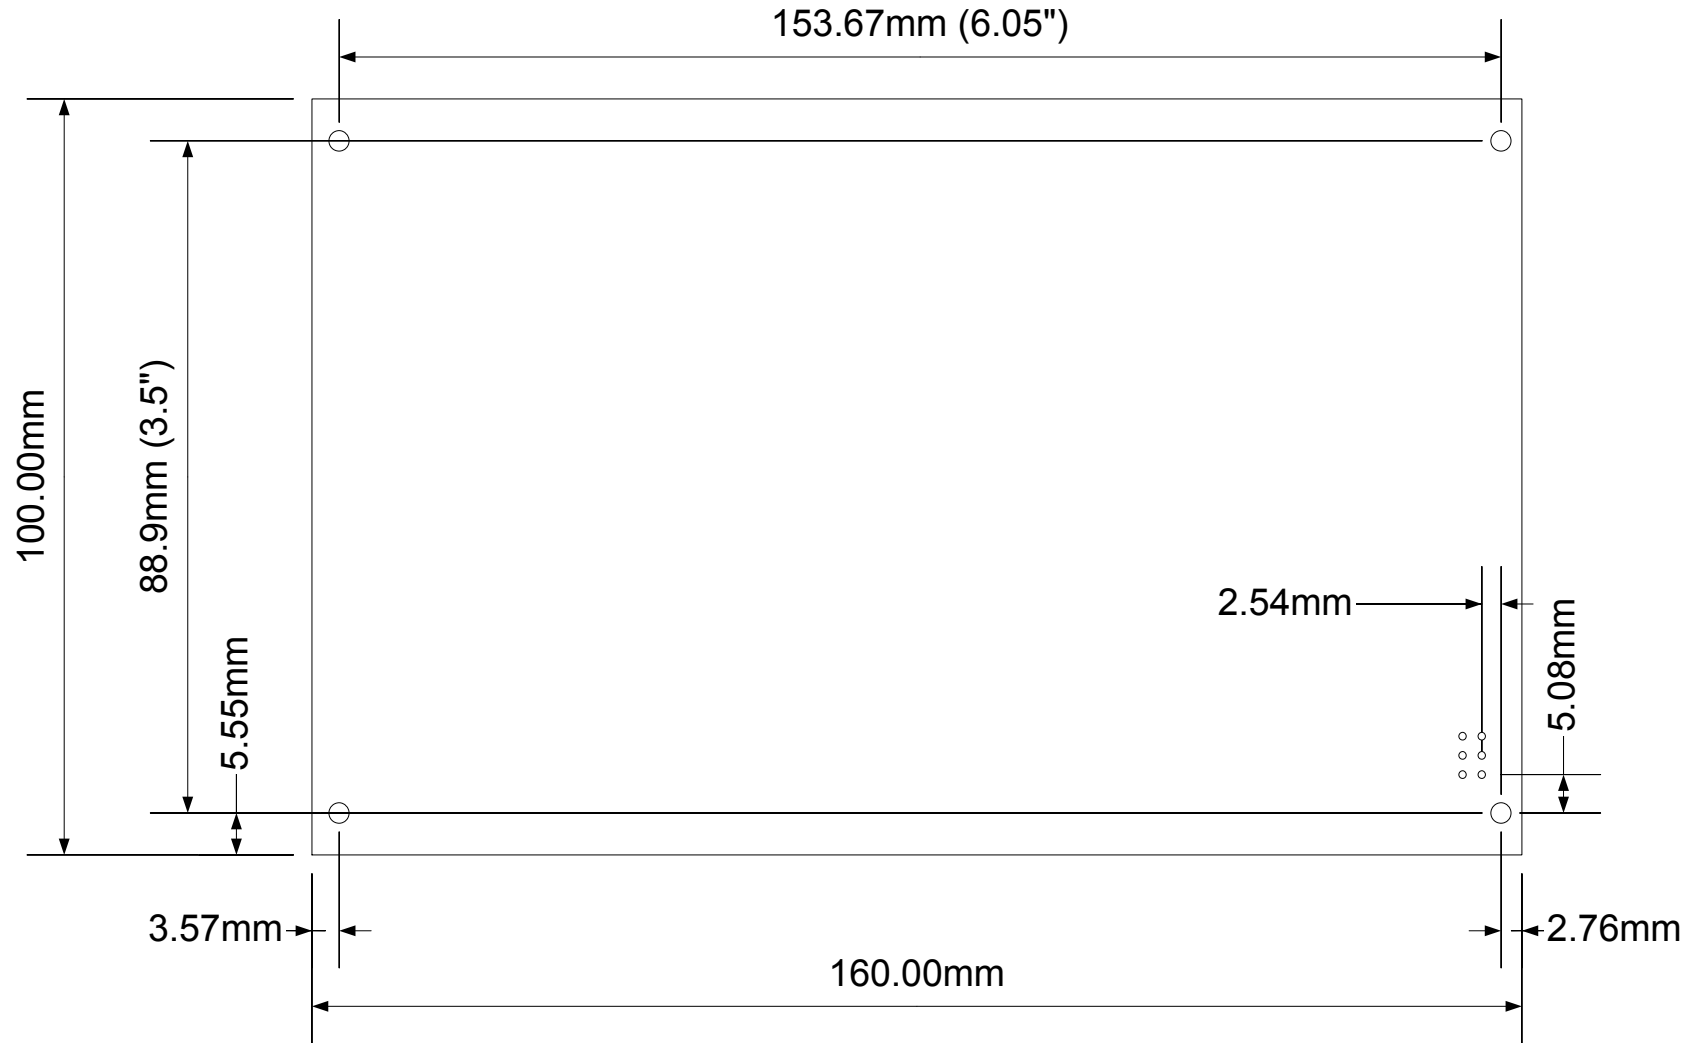

3U High, 160mm Deep Eurocard

Front fixing holes for card mounting brackets

Rear fixing holes for DIN41612 64-way AB right angle plug

Notes:

4 x fixing holes - 2.7mm diameter clearance for M2.5 bolt