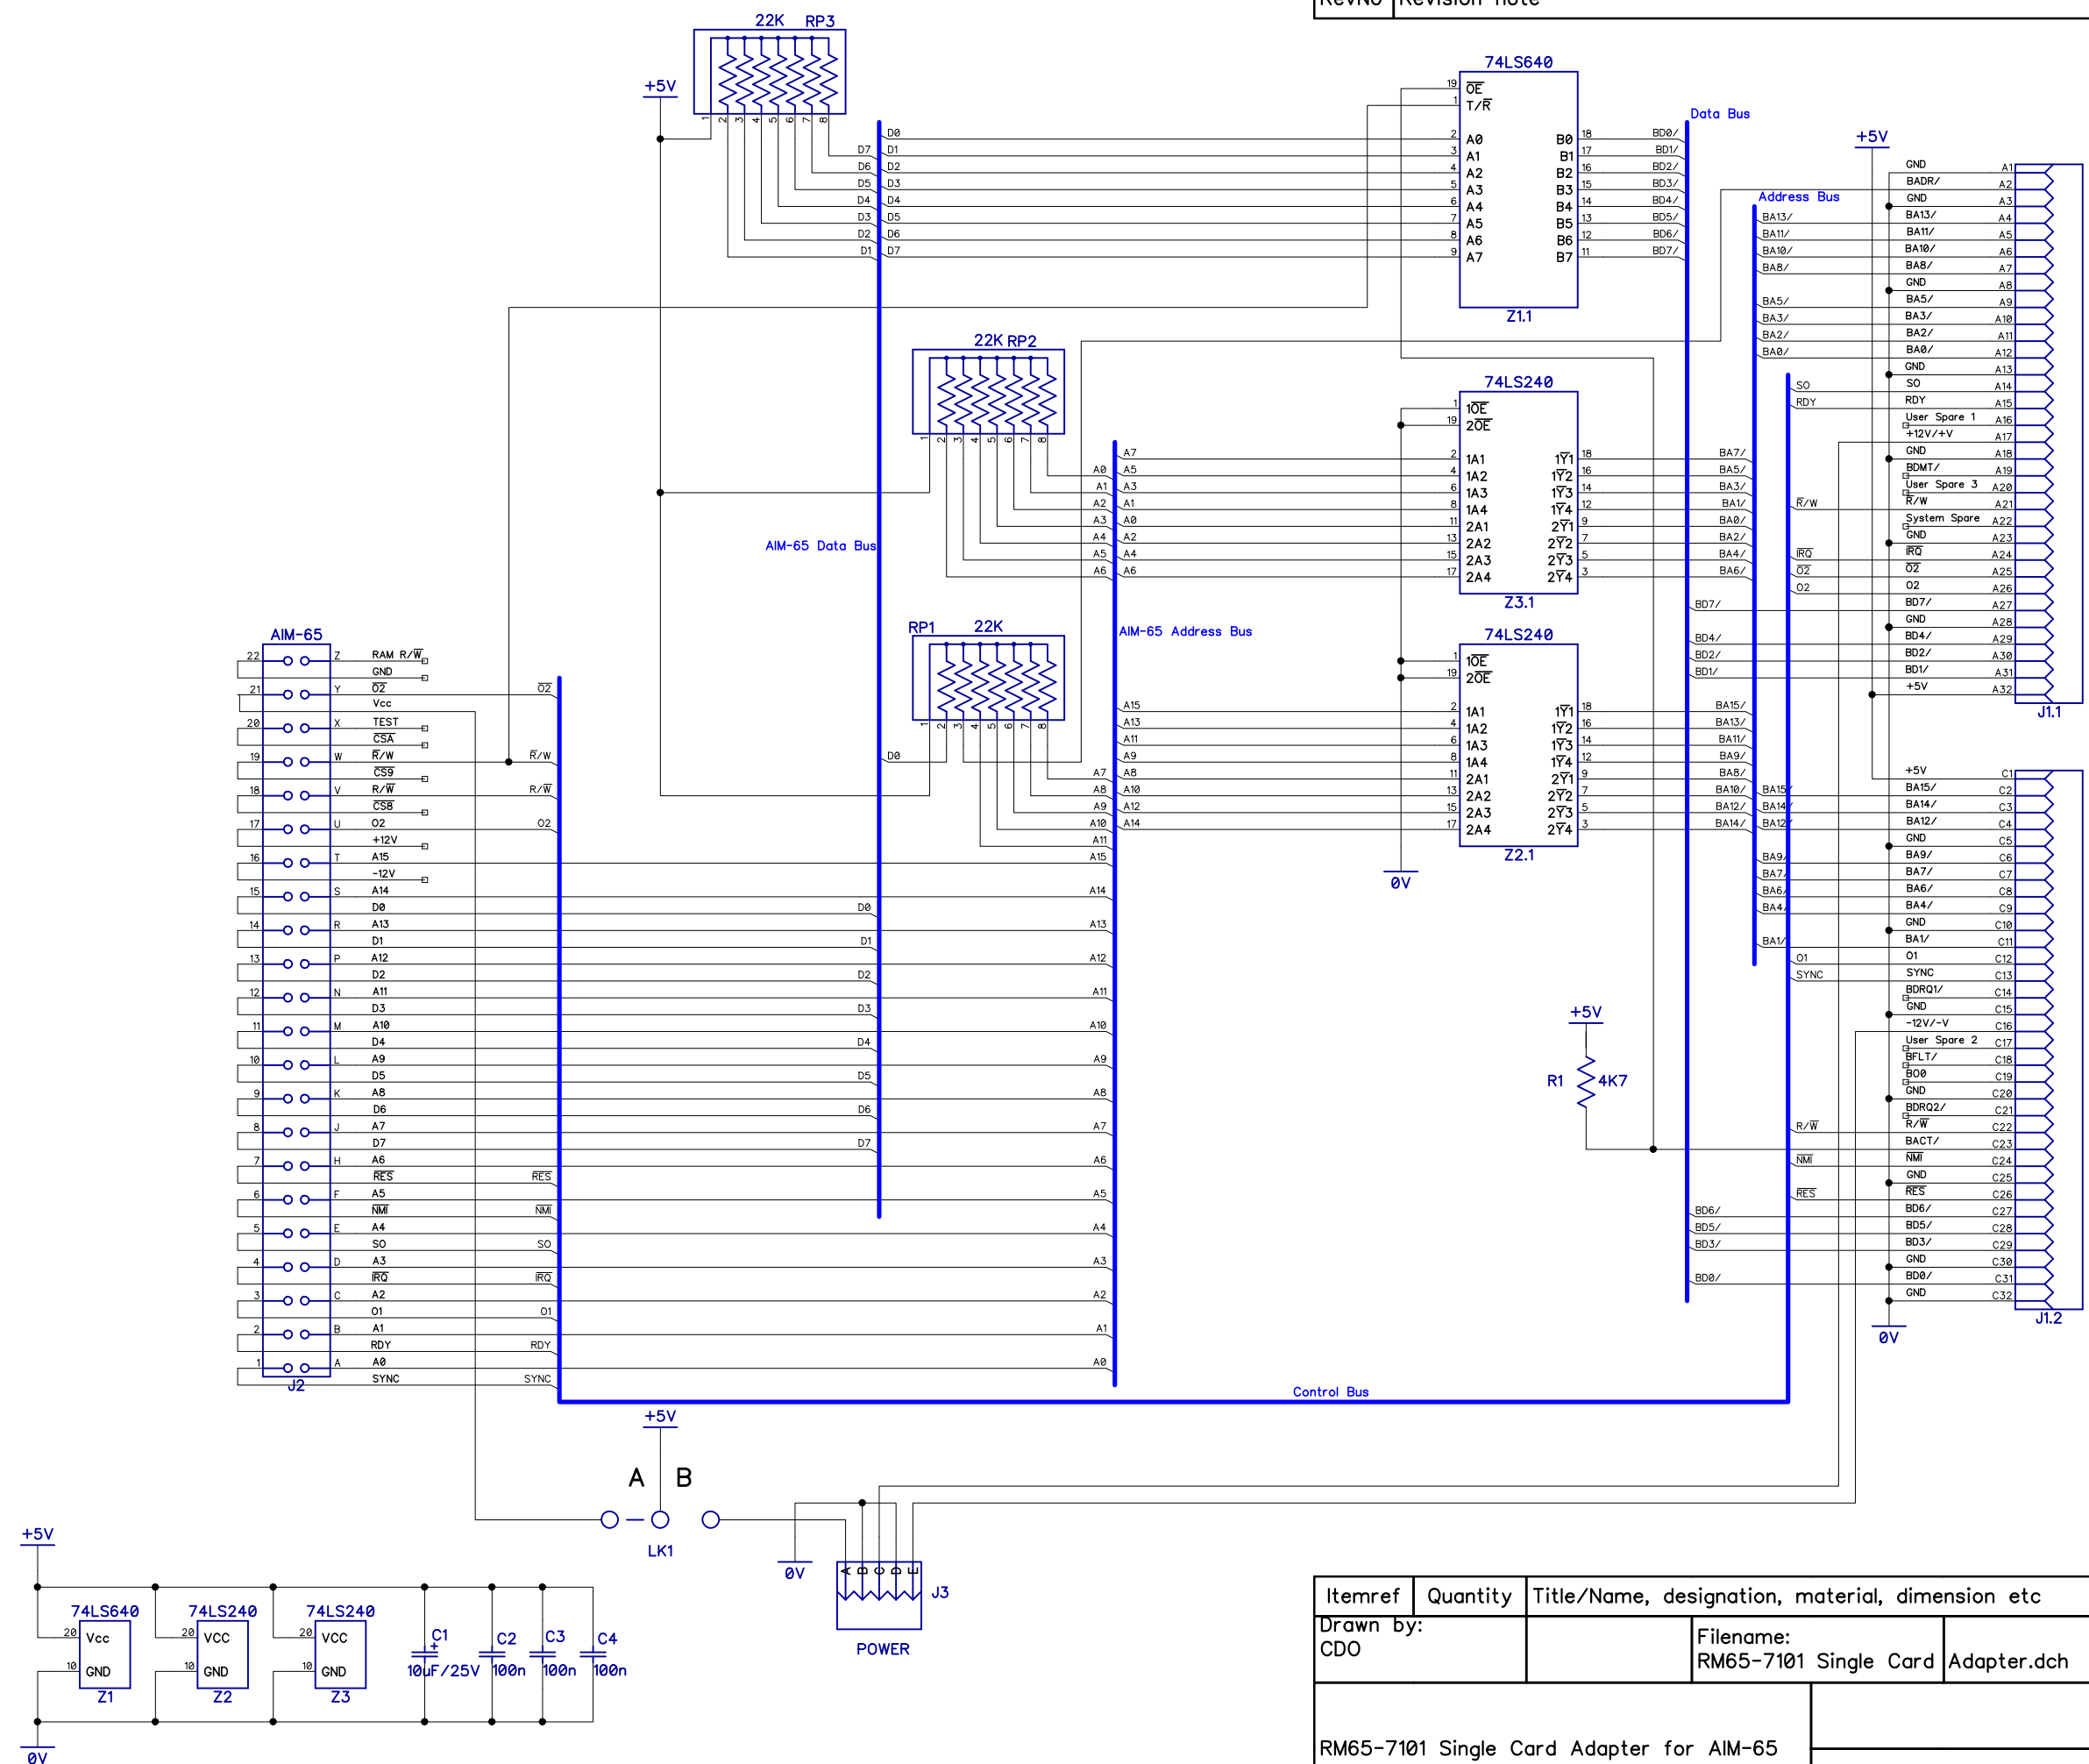

A

A

B

B

C

C

D

D

E

E

F

F

| Itemref | Quantity | Title/Name, designation, material, dimension etc | Article No./Reference | |
|--|----------|--|-----------------------|--------------|
| Drawn by: CDO | | Filename: RM65-7101 Single Card Adapter.dch | November 2025 | Scale 1:1 |
| RM65-7101 Single Card Adapter for AIM-65 | | | | Sheet 1/1 |