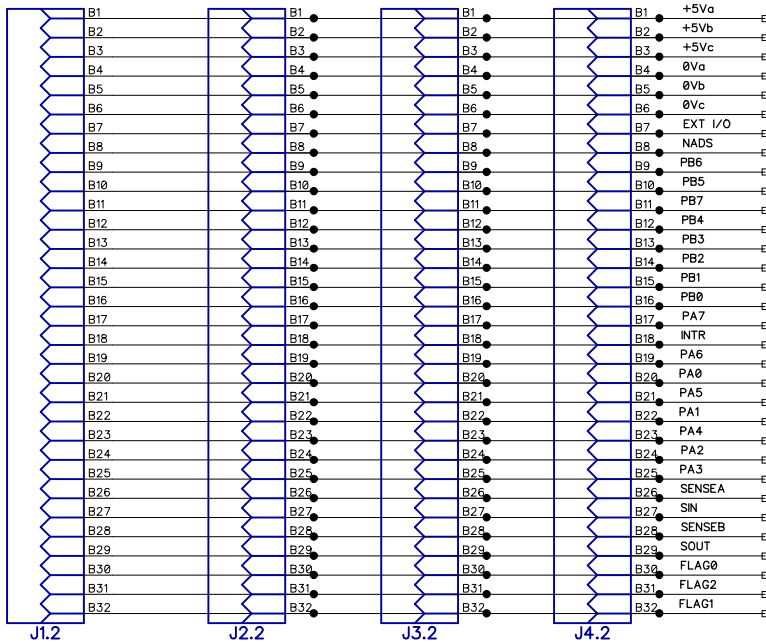

D

D

E

E

MK14E   VDU   Expansion   Spare

F

F

Title: MK14E Backplane (Flat)		
Size		Rev
A4		1.0
Date: 14th February 2024	Drawn by: CDO	
Filename: MK14E Backplane (Flat) Sheet 1 of 1