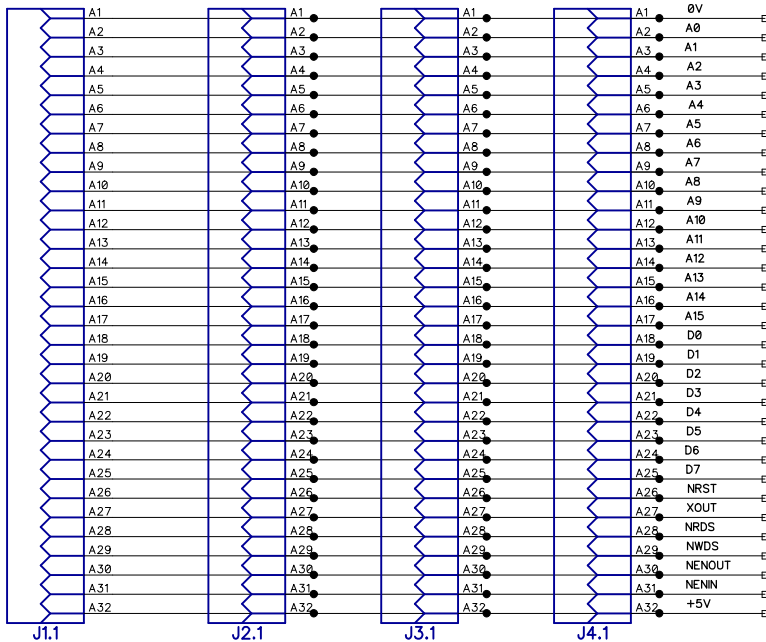

RevNo	Revision note	Date	Signature	Checked

A

A

B

B

C

C