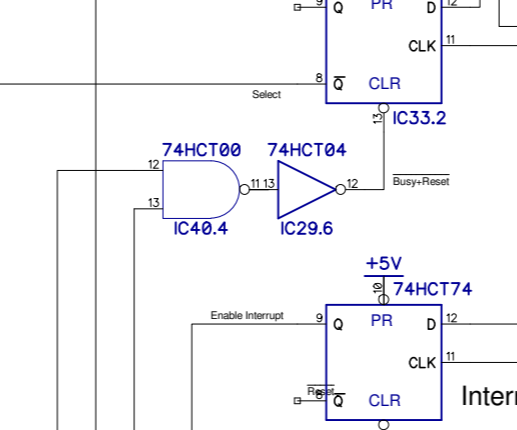

SCSI Command Addresses

Address	Read/Write	Function
FC30/40	Read	Read Data Register
FC31/41	Read	Read Status Register
FC32/42	Read	not used
FC33/43	Read	not used
FC30/40	Write	Write Data Register
FC31/41	Write	BeebSCSI Configuration
FC32/42	Write	Assert Select
FC33/43	Write	Set/Clear Interrupt Enable

FC3x addresses apply to FileStore, FC4x to 1MHz Bus

RevNo	Revision note	Date	Signature	Checked
1				

Request/Acknowledge Handshake Latch

Select/Busy Handshake Latch

Interrupt Enable Latch

Command Decode

Status Register

Bit	Function
0	Control/Data
1	Request
2	always 0
3	Busy
4	Message
5	always 0
6	IRQ
7	Input/Output

Itemref	Quantity	Title/Name, designation, material, dimension etc	Article No./Reference
Designed by:		Filename: FileStore E01E SCSI Board.doc	Date: 12th May 2022
FileStore E01E or BBC/Master SCSI Host Adapter			Scale 1:1
Based on E01S and Acorn SCSI Host Adapter			Sheet 1/1