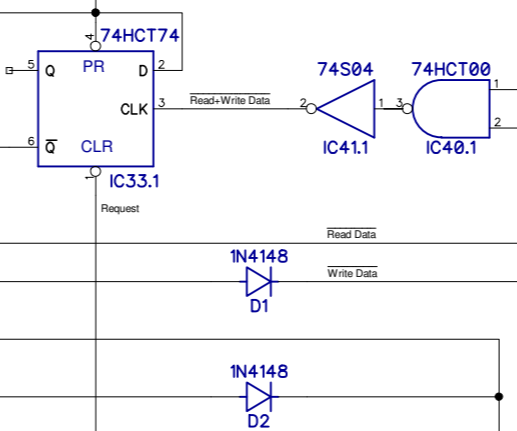

SCSI Command Addresses

Address	Read/Write	Function
FC30/40	Read	Read Data Register
FC31/41	Read	Read Status Register
FC32/42	Read	not used
FC33/43	Read	not used
FC30/40	Write	Write Data Register
FC31/41	Write	BeebSCSI Configuration
FC32/42	Write	Assert Select
FC33/43	Write	Set/Clear Interrupt Enable

FC3x addresses apply to FileStore, FC4x to 1MHz Bus

RevNo	Revision note	Date	Signature	Checked
1				

Request/Acknowledge Handshake Latch

Select/Busy Handshake Latch

Interrupt Enable Latch

Command Decode

Status Register

Bit	Function
0	Control/Data
1	Request
2	always 0
3	Busy
4	Message
5	always 0
6	IRQ
7	Input/Output

Itemref	Quantity	Title/Name, designation, material, dimension etc	Article No./Reference
Designed by:		Filename: FileStore E01E SCSI Board.doc	Date: 12th May 2022
FileStore E01E or BBC/Master SCSI Host Adapter			Scale 1:1
Based on E01S and Acorn SCSI Host Adapter			Sheet 1/1