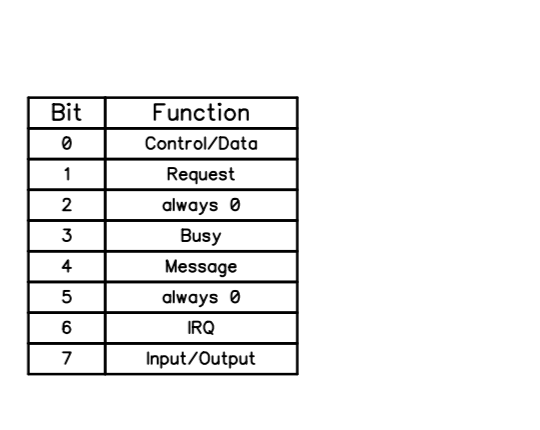

SCSI Command Addresses

Address	Read/Write	Function
FC30/40	Read	Read Data Register
FC31/41	Read	Read Status Register
FC32/42	Read	not used
FC33/43	Read	not used
FC30/40	Write	Write Data Register
FC31/41	Write	BeebSCSI Configuration
FC32/42	Write	Assert Select
FC33/43	Write	Set/Clear Interrupt Enable

FC3x addresses apply to FileStore, FC4x to 1MHz Bus

RevNo	Revision note	Date	Signature	Checked
1				

Request/Acknowledge Handshake Latch

Select/Busy Handshake Latch

Interrupt Enable Latch

Command Decode

Status Register

Bit	Function
0	Control/Data
1	Request
2	always 0
3	Busy
4	Message
5	always 0
6	IRQ
7	Input/Output

Itemref	Quantity	Title/Name, designation, material, dimension etc	Article No./Reference
Designed by:		Filename: FileStore E01E SCSI Board.doc	Date: 12th May 2022
FileStore E01E or BBC/Master SCSI Host Adapter			Scale 1:1
Based on E01S and Acorn SCSI Host Adapter			Sheet 1/1