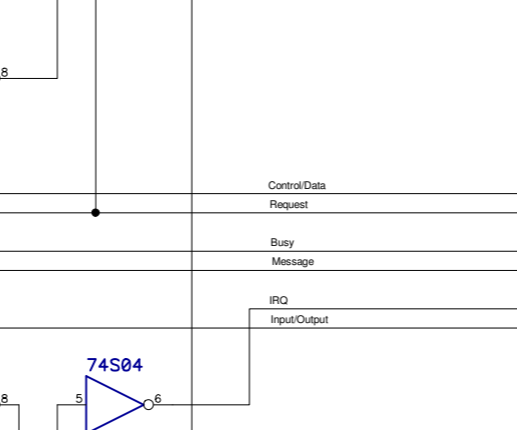

SCSI Command Addresses

Address	Read/Write	Function
FC30/40	Read	Read Data Register
FC31/41	Read	Read Status Register
FC32/42	Read	not used
FC33/43	Read	not used
FC30/40	Write	Write Data Register
FC31/41	Write	BeebSCSI Configuration
FC32/42	Write	Assert Select
FC33/43	Write	Set/Clear Interrupt Enable

FC3x addresses apply to FileStore, FC4x to 1MHz Bus

RevNo	Revision note	Date	Signature	Checked
1				

Request/Acknowledge Handshake Latch

Select/Busy Handshake Latch

Interrupt Enable Latch

Command Decode

Status Register

Bit	Function
0	Control/Data
1	Request
2	always 0
3	Busy
4	Message
5	always 0
6	IRQ
7	Input/Output

Itemref	Quantity	Title/Name, designation, material, dimension etc	Article No./Reference
Designed by:		Filename: FileStore E01E SCSI Board.doc	Date: 12th May 2022
FileStore E01E or BBC/Master SCSI Host Adapter			Scale 1:1
Based on E01S and Acorn SCSI Host Adapter			Sheet 1/1