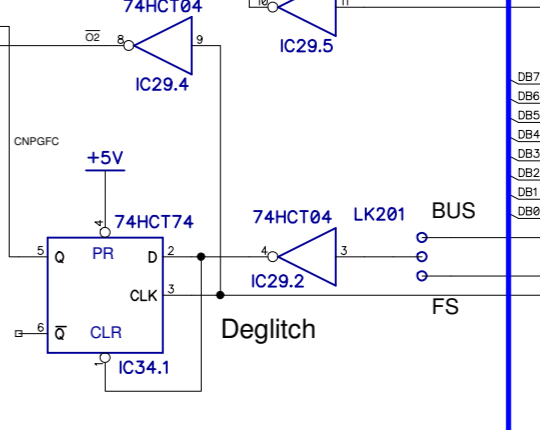

SCSI Command Addresses

Address	Read/Write	Function
FC30/40	Read	Read Data Register
FC31/41	Read	Read Status Register
FC32/42	Read	not used
FC33/43	Read	not used
FC30/40	Write	Write Data Register
FC31/41	Write	BeebSCSI Configuration
FC32/42	Write	Assert Select
FC33/43	Write	Set/Clear Interrupt Enable

FC3x addresses apply to FileStore, FC4x to 1MHz Bus

RevNo	Revision note	Date	Signature	Checked
1				

Request/Acknowledge Handshake Latch

Select/Busy Handshake Latch

Interrupt Enable Latch

Command Decode

Status Register

Bit	Function
0	Control/Data
1	Request
2	always 0
3	Busy
4	Message
5	always 0
6	IRQ
7	Input/Output

Itemref	Quantity	Title/Name, designation, material, dimension etc	Article No./Reference
Designed by:		Filename: FileStore E01E SCSI Board.doc	Date: 12th May 2022
FileStore E01E or BBC/Master SCSI Host Adapter			Scale 1:1
Based on E01S and Acorn SCSI Host Adapter			Sheet 1/1