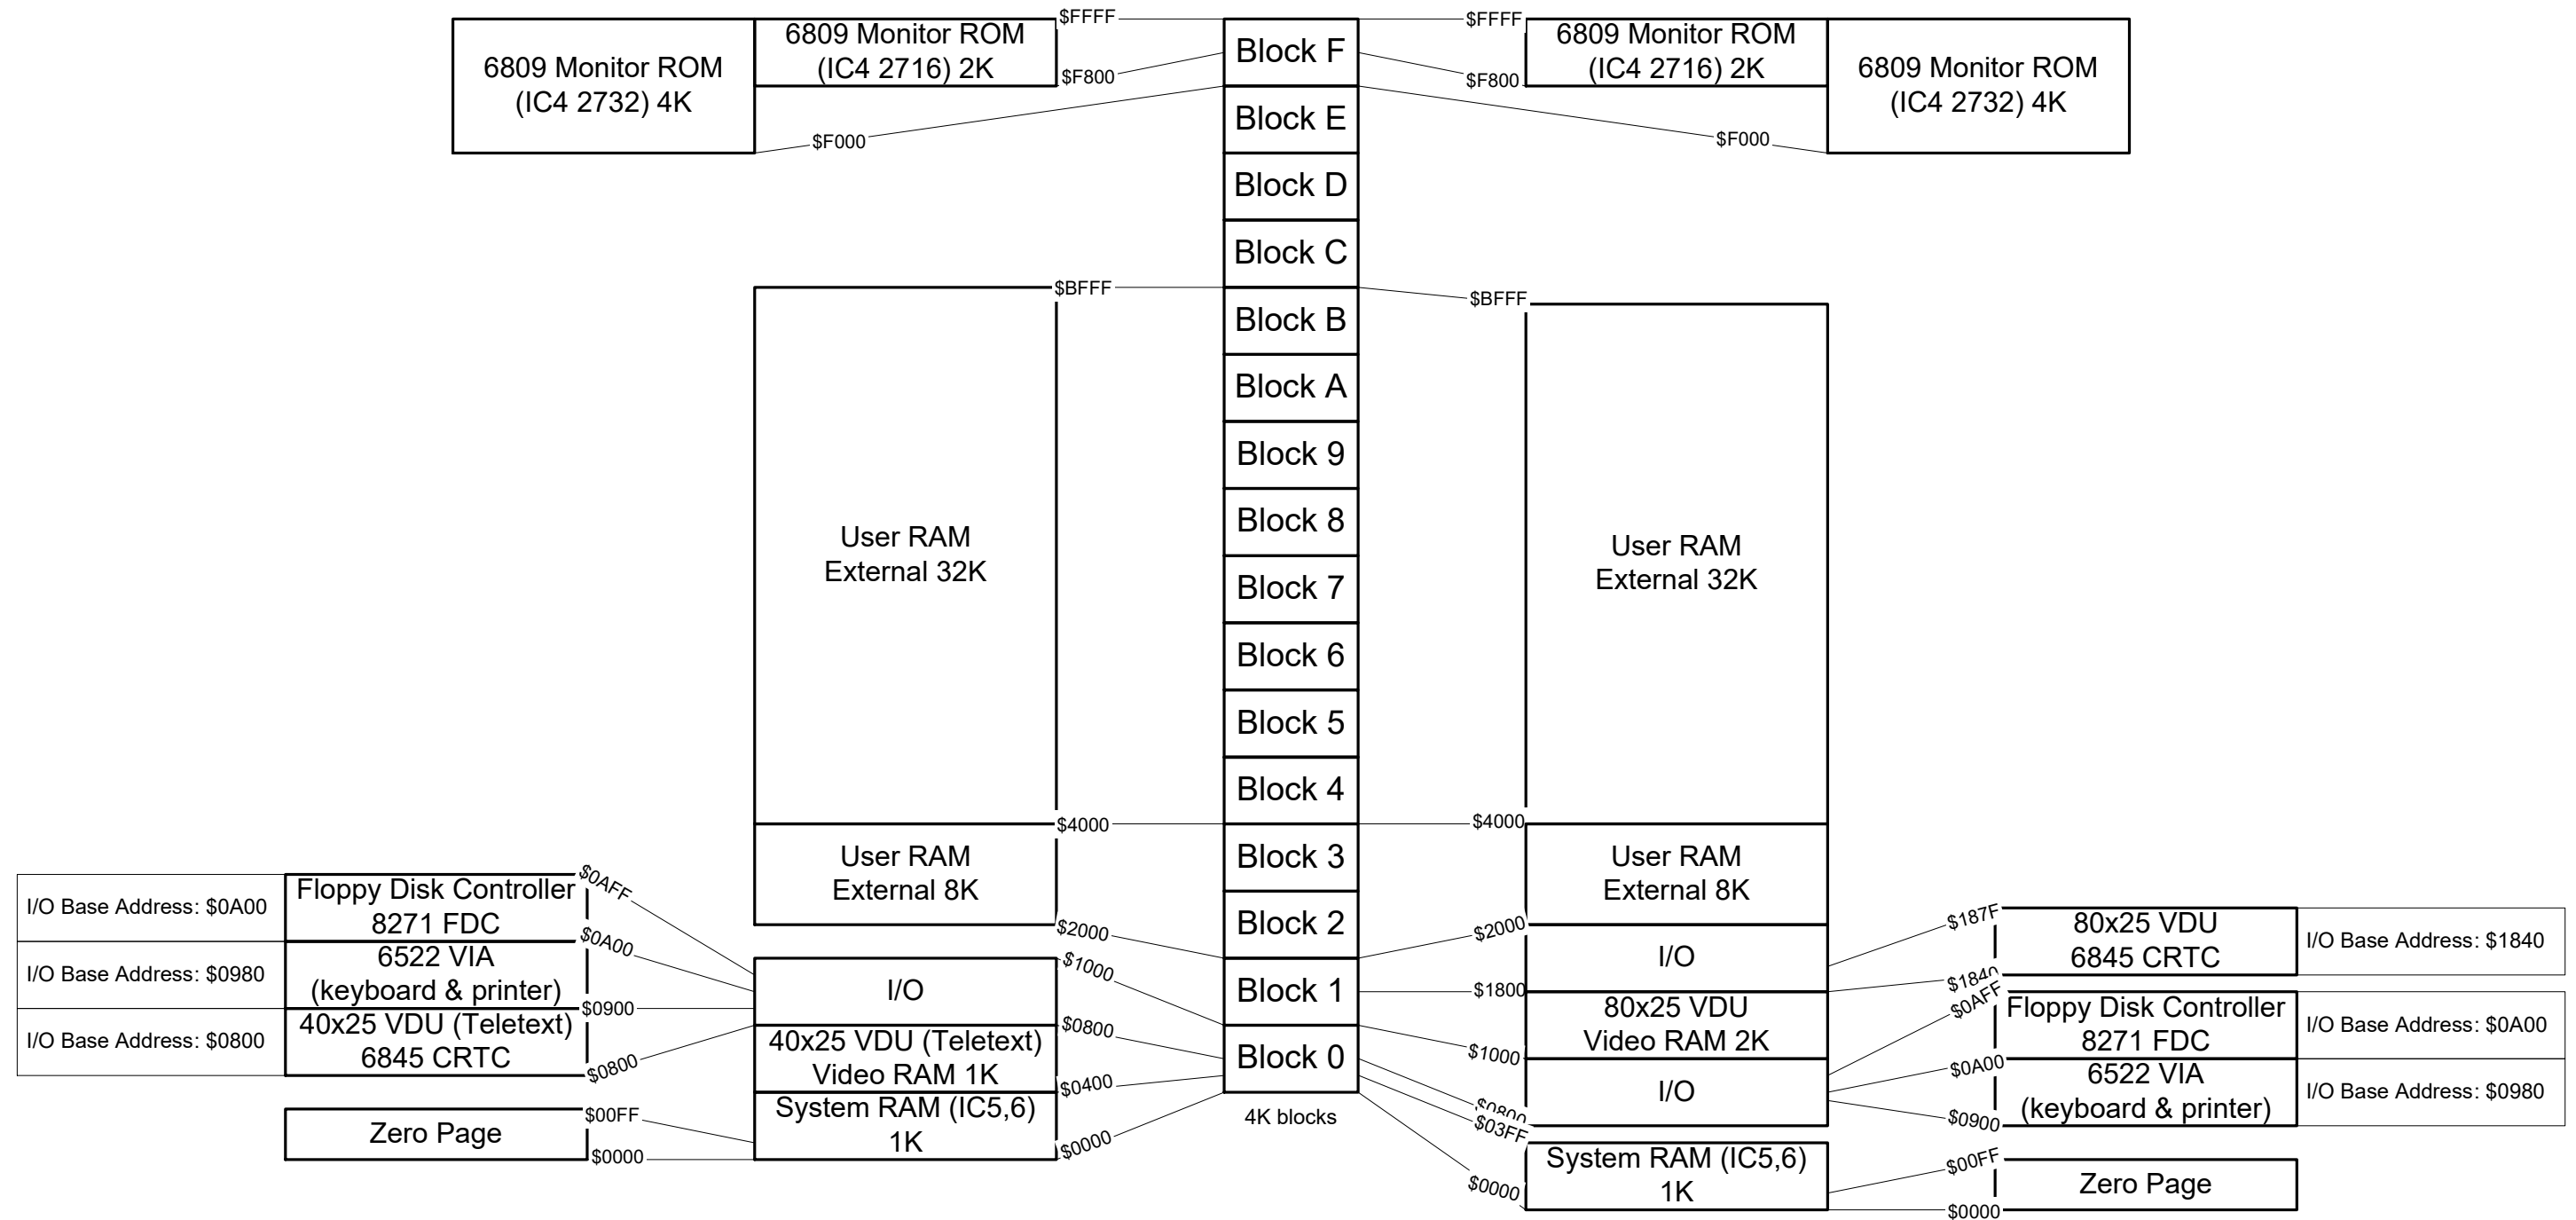

ACORN 6809 System Memory Map

40-Column (Teletext) VDU

80-Column VDU

Notes:

- The Monitor can be in either a 2K or 4K ROM
- System RAM is used by the Acorn Monitor
- User RAM is for the User's programs
- It is possible to have both VDU's fitted at the same time !

RAM Options:

- 1 x Acorn 32K DRAM board and 1 x 8K RAM 8K ROM boards
- up to 6 8K RAM 8K ROM boards
- modified CUMEM board with 8K RAMs fitted