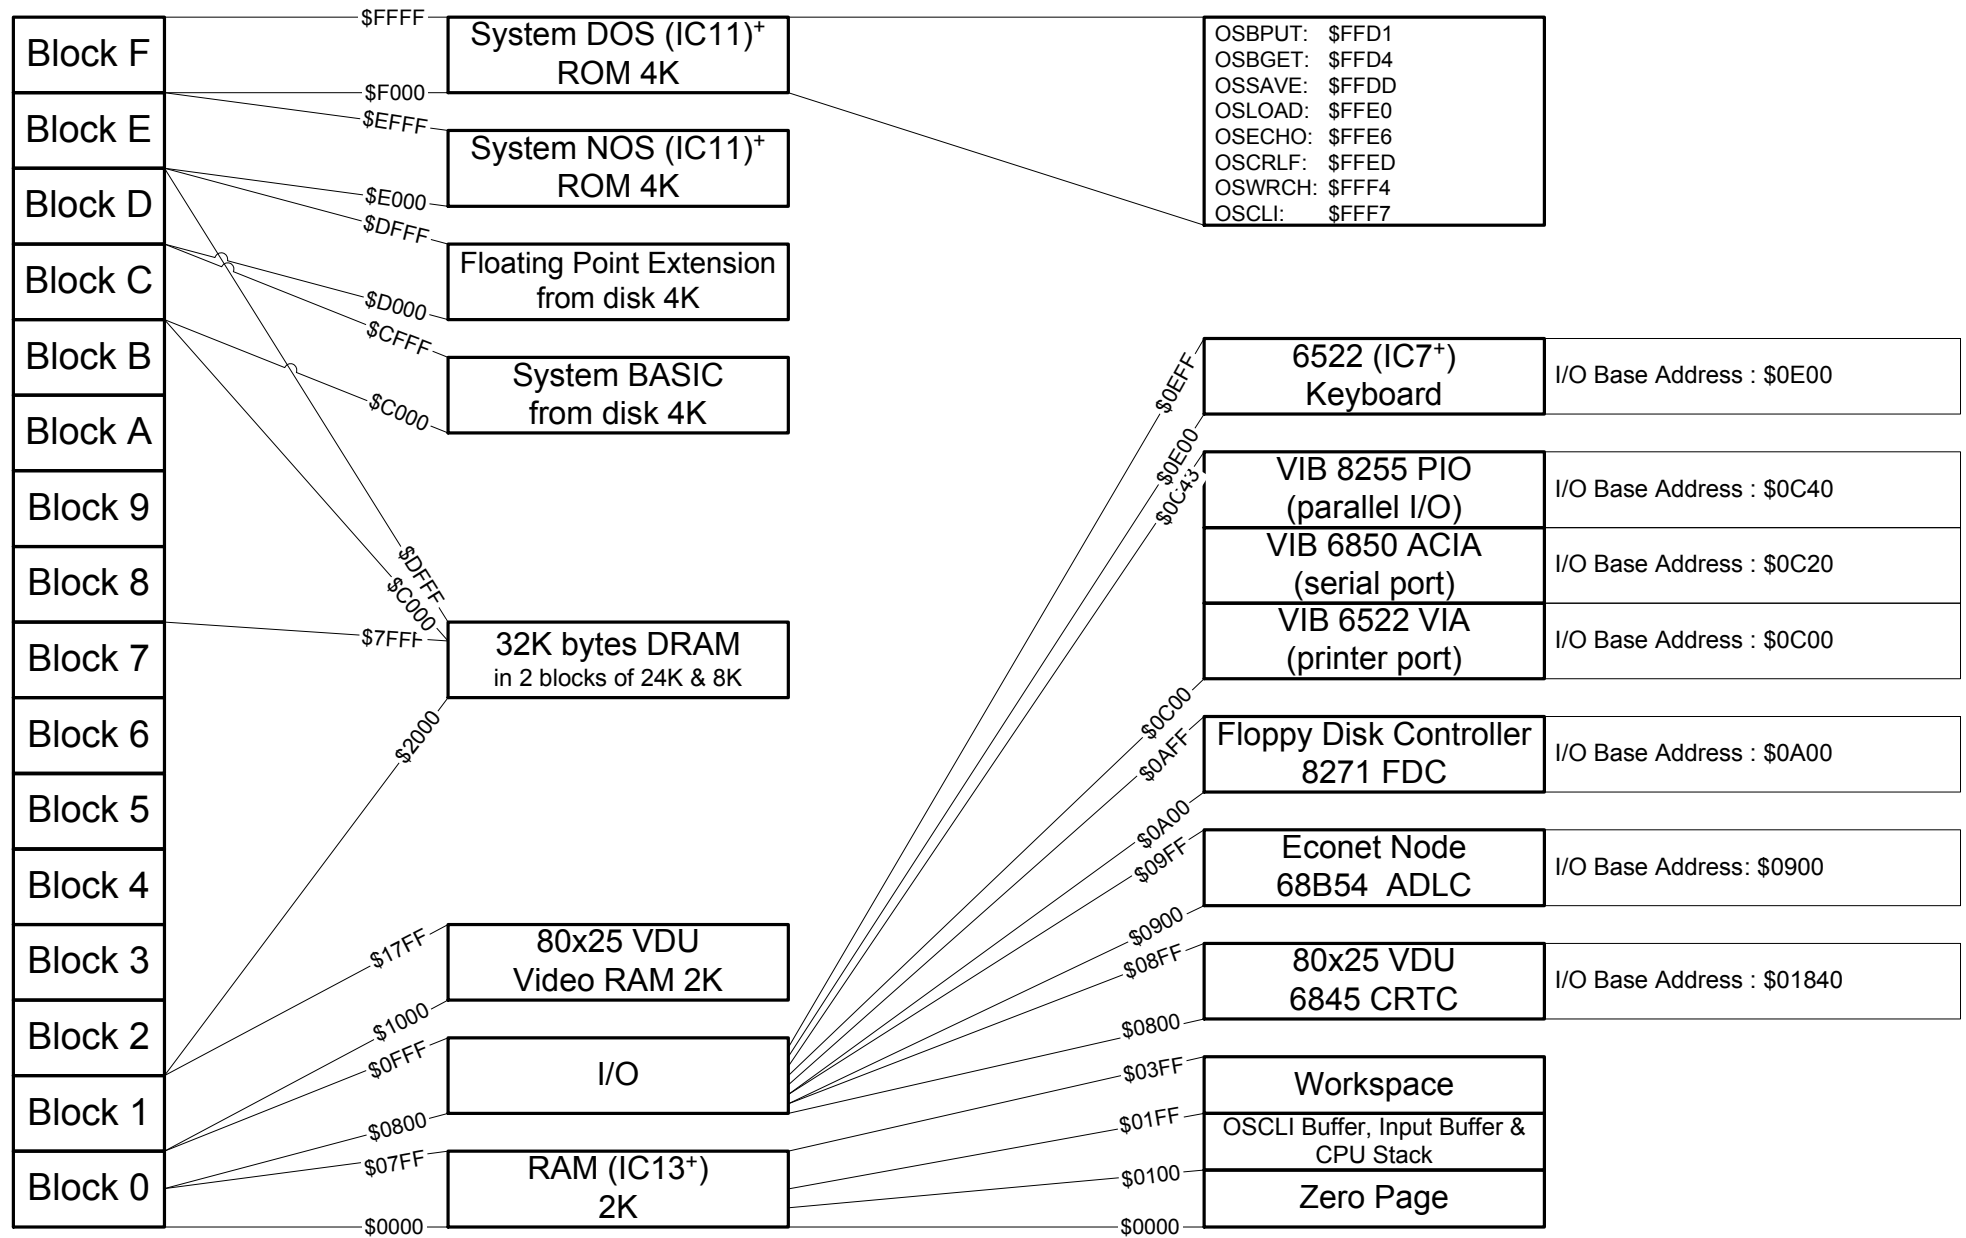

ACORN System 5 Memory Map

4K blocks

Notes:
+ located on 6502A CPU Board