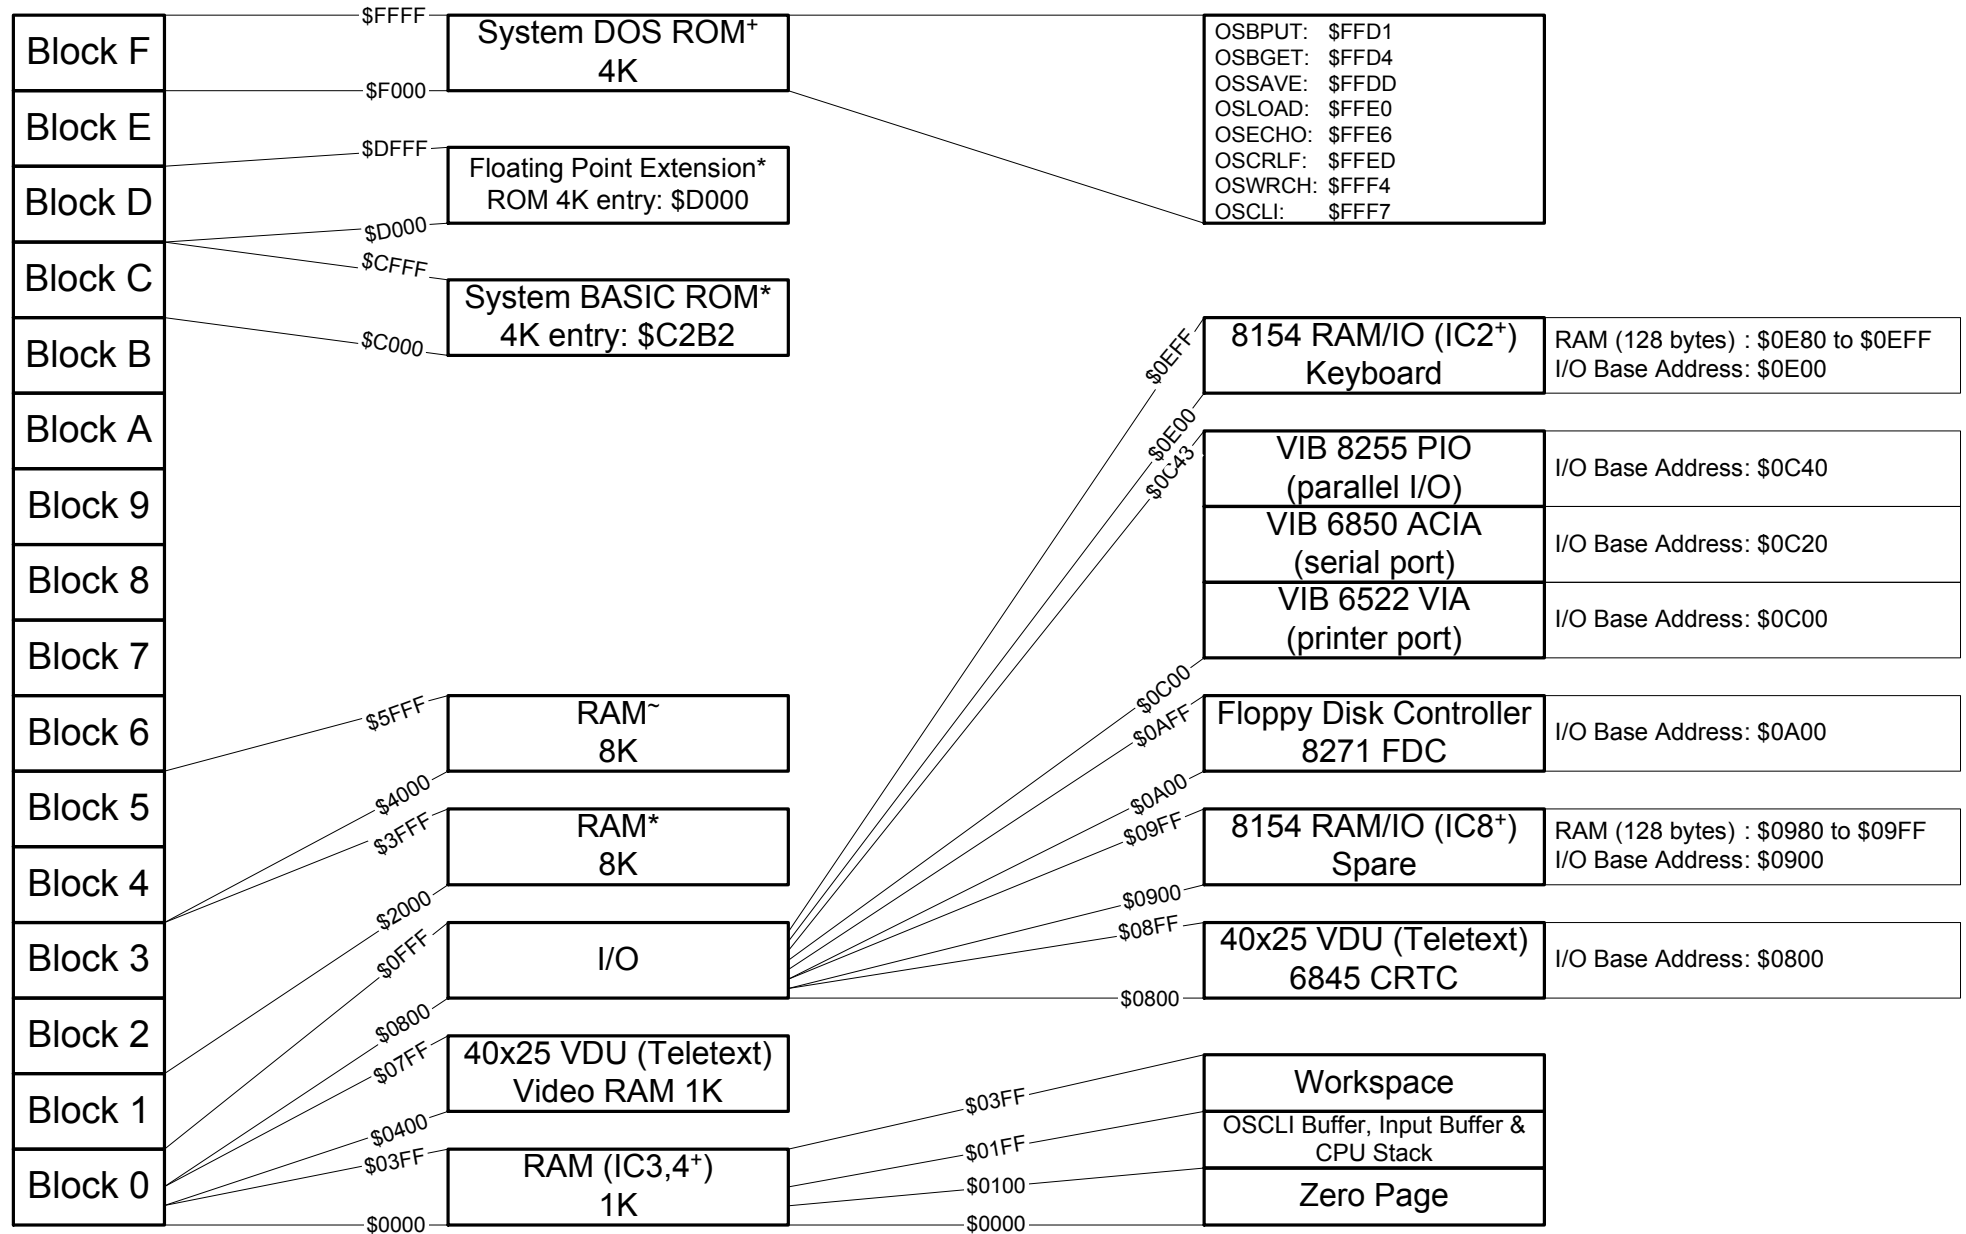

ACORN System 4A Memory Map

4K blocks

Notes:

- + located on 6502 CPU Board
- * located on 8K RAM + 8K ROM Board
- ~ optional 2nd 8K RAM + 8K ROM Board