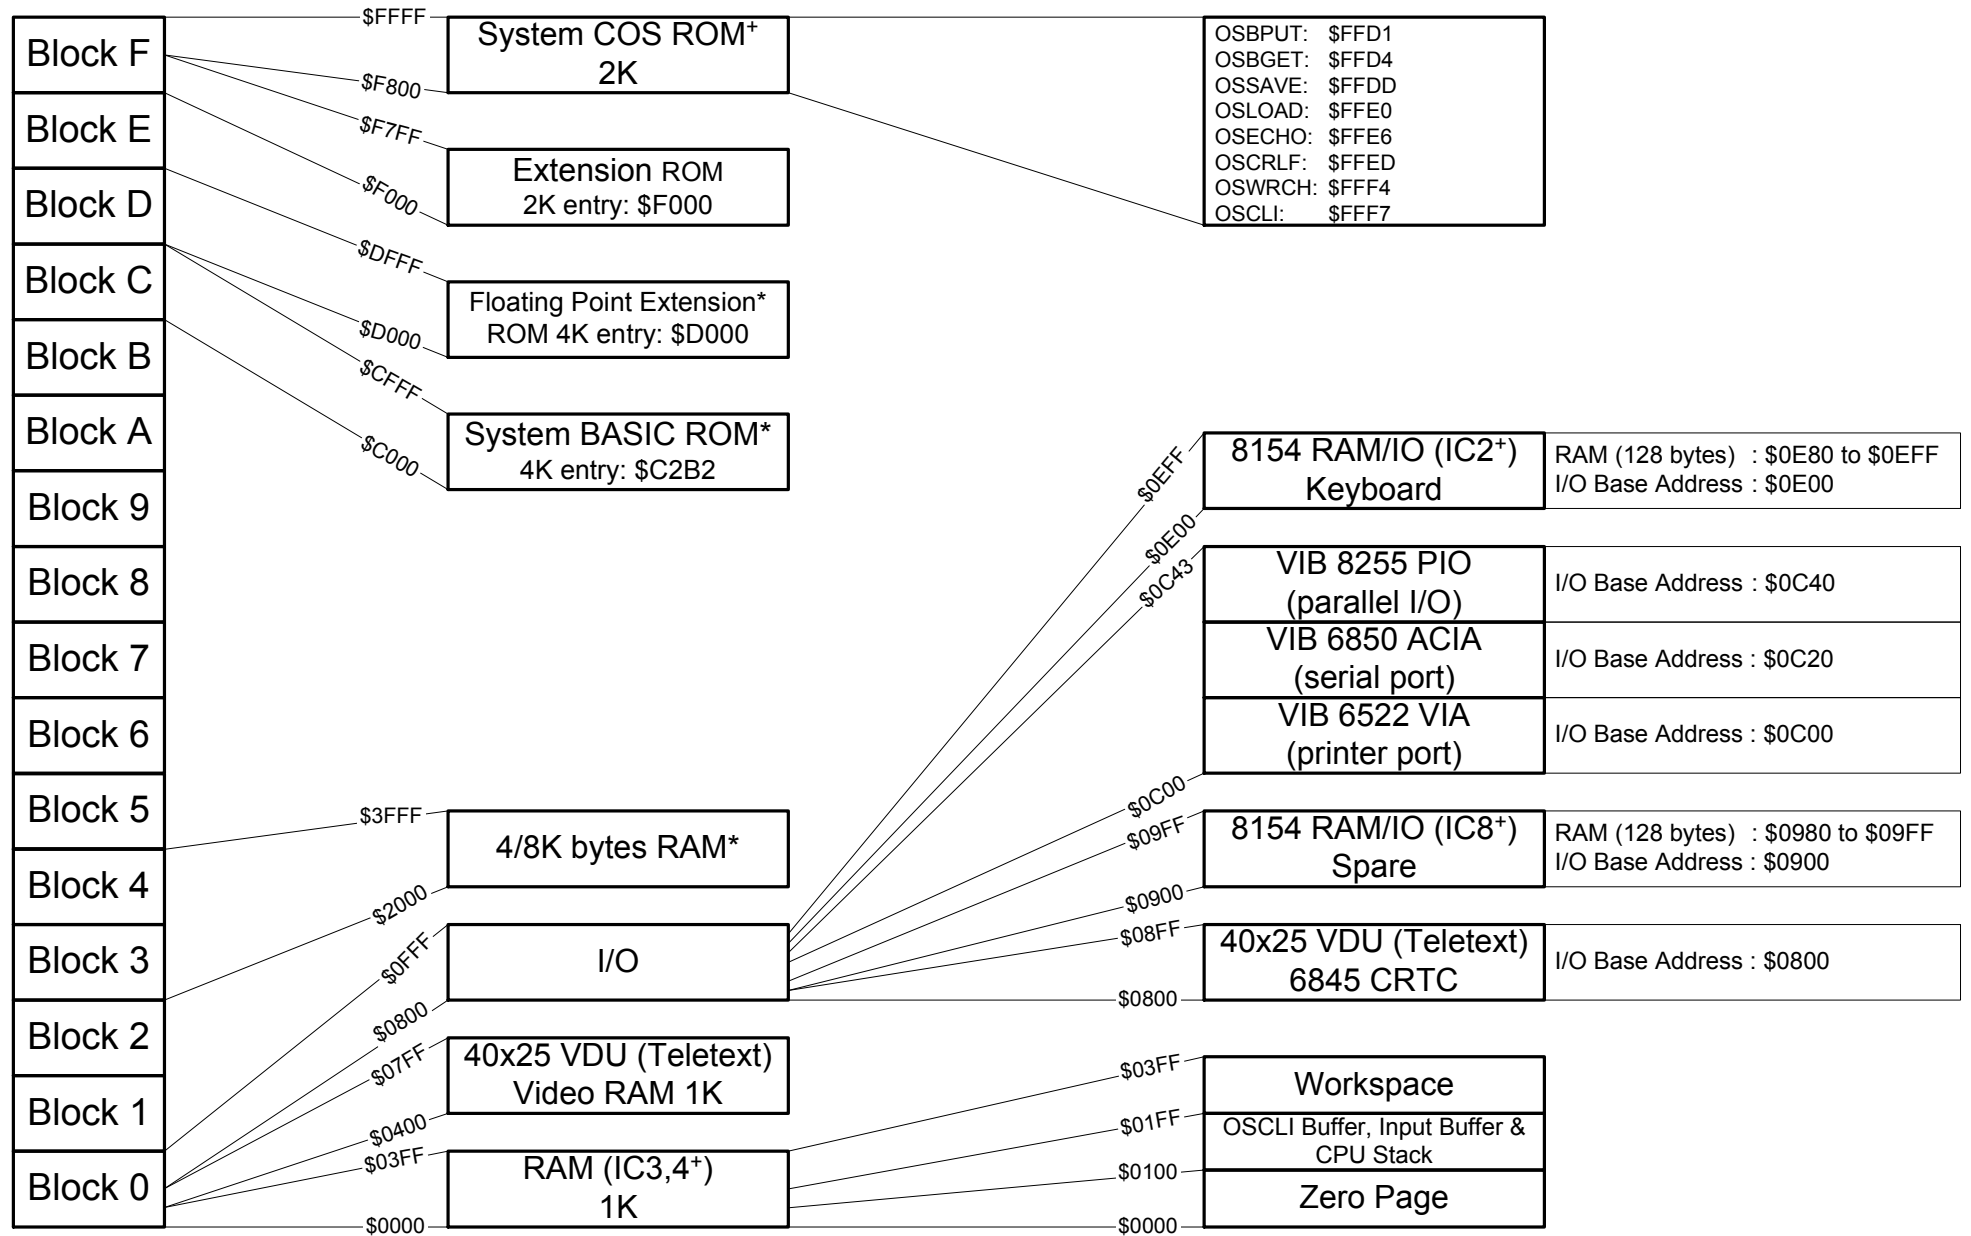

ACORN System 2/2A Memory Map

4K blocks

Notes:

+ located on 6502 CPU Board

* located on 8K RAM + 8K ROM Board