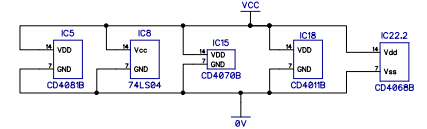

LK4:  
Link E-F for 2708  
Link E-D for TMS2716  
and 1-F or 0-F to select 1K block

Itemref	Quantity	Title/Name, designation, material, dimension etc	Article No./Reference
Drawn by: CDO		Filename: SOFTY 1.dch	Date 17th December 2020
Replica SOFTY 1 Programmer			Scale 1/1